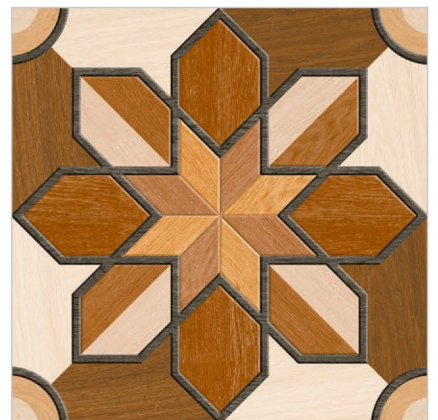

FINISH
Matt

SIZE
600x600mm

TYPE
Floor

SERIES
Galicha

408

411

418

419

421

428

439

446

448