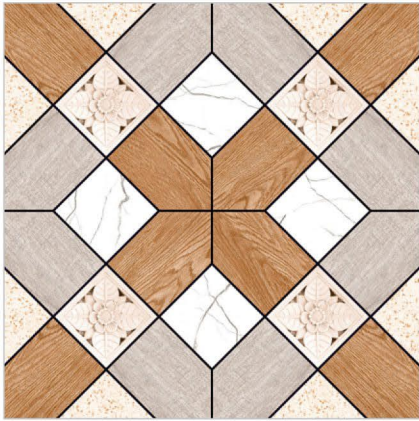

Galicha
Series

OUTSTANDING
COMBINATION OF

STRENGTH
& BEAUTY

600X600MM | PORCELAIN TILES

FINISH
Matt

SIZE
600x600mm

TYPE
Floor

SERIES
Galicha