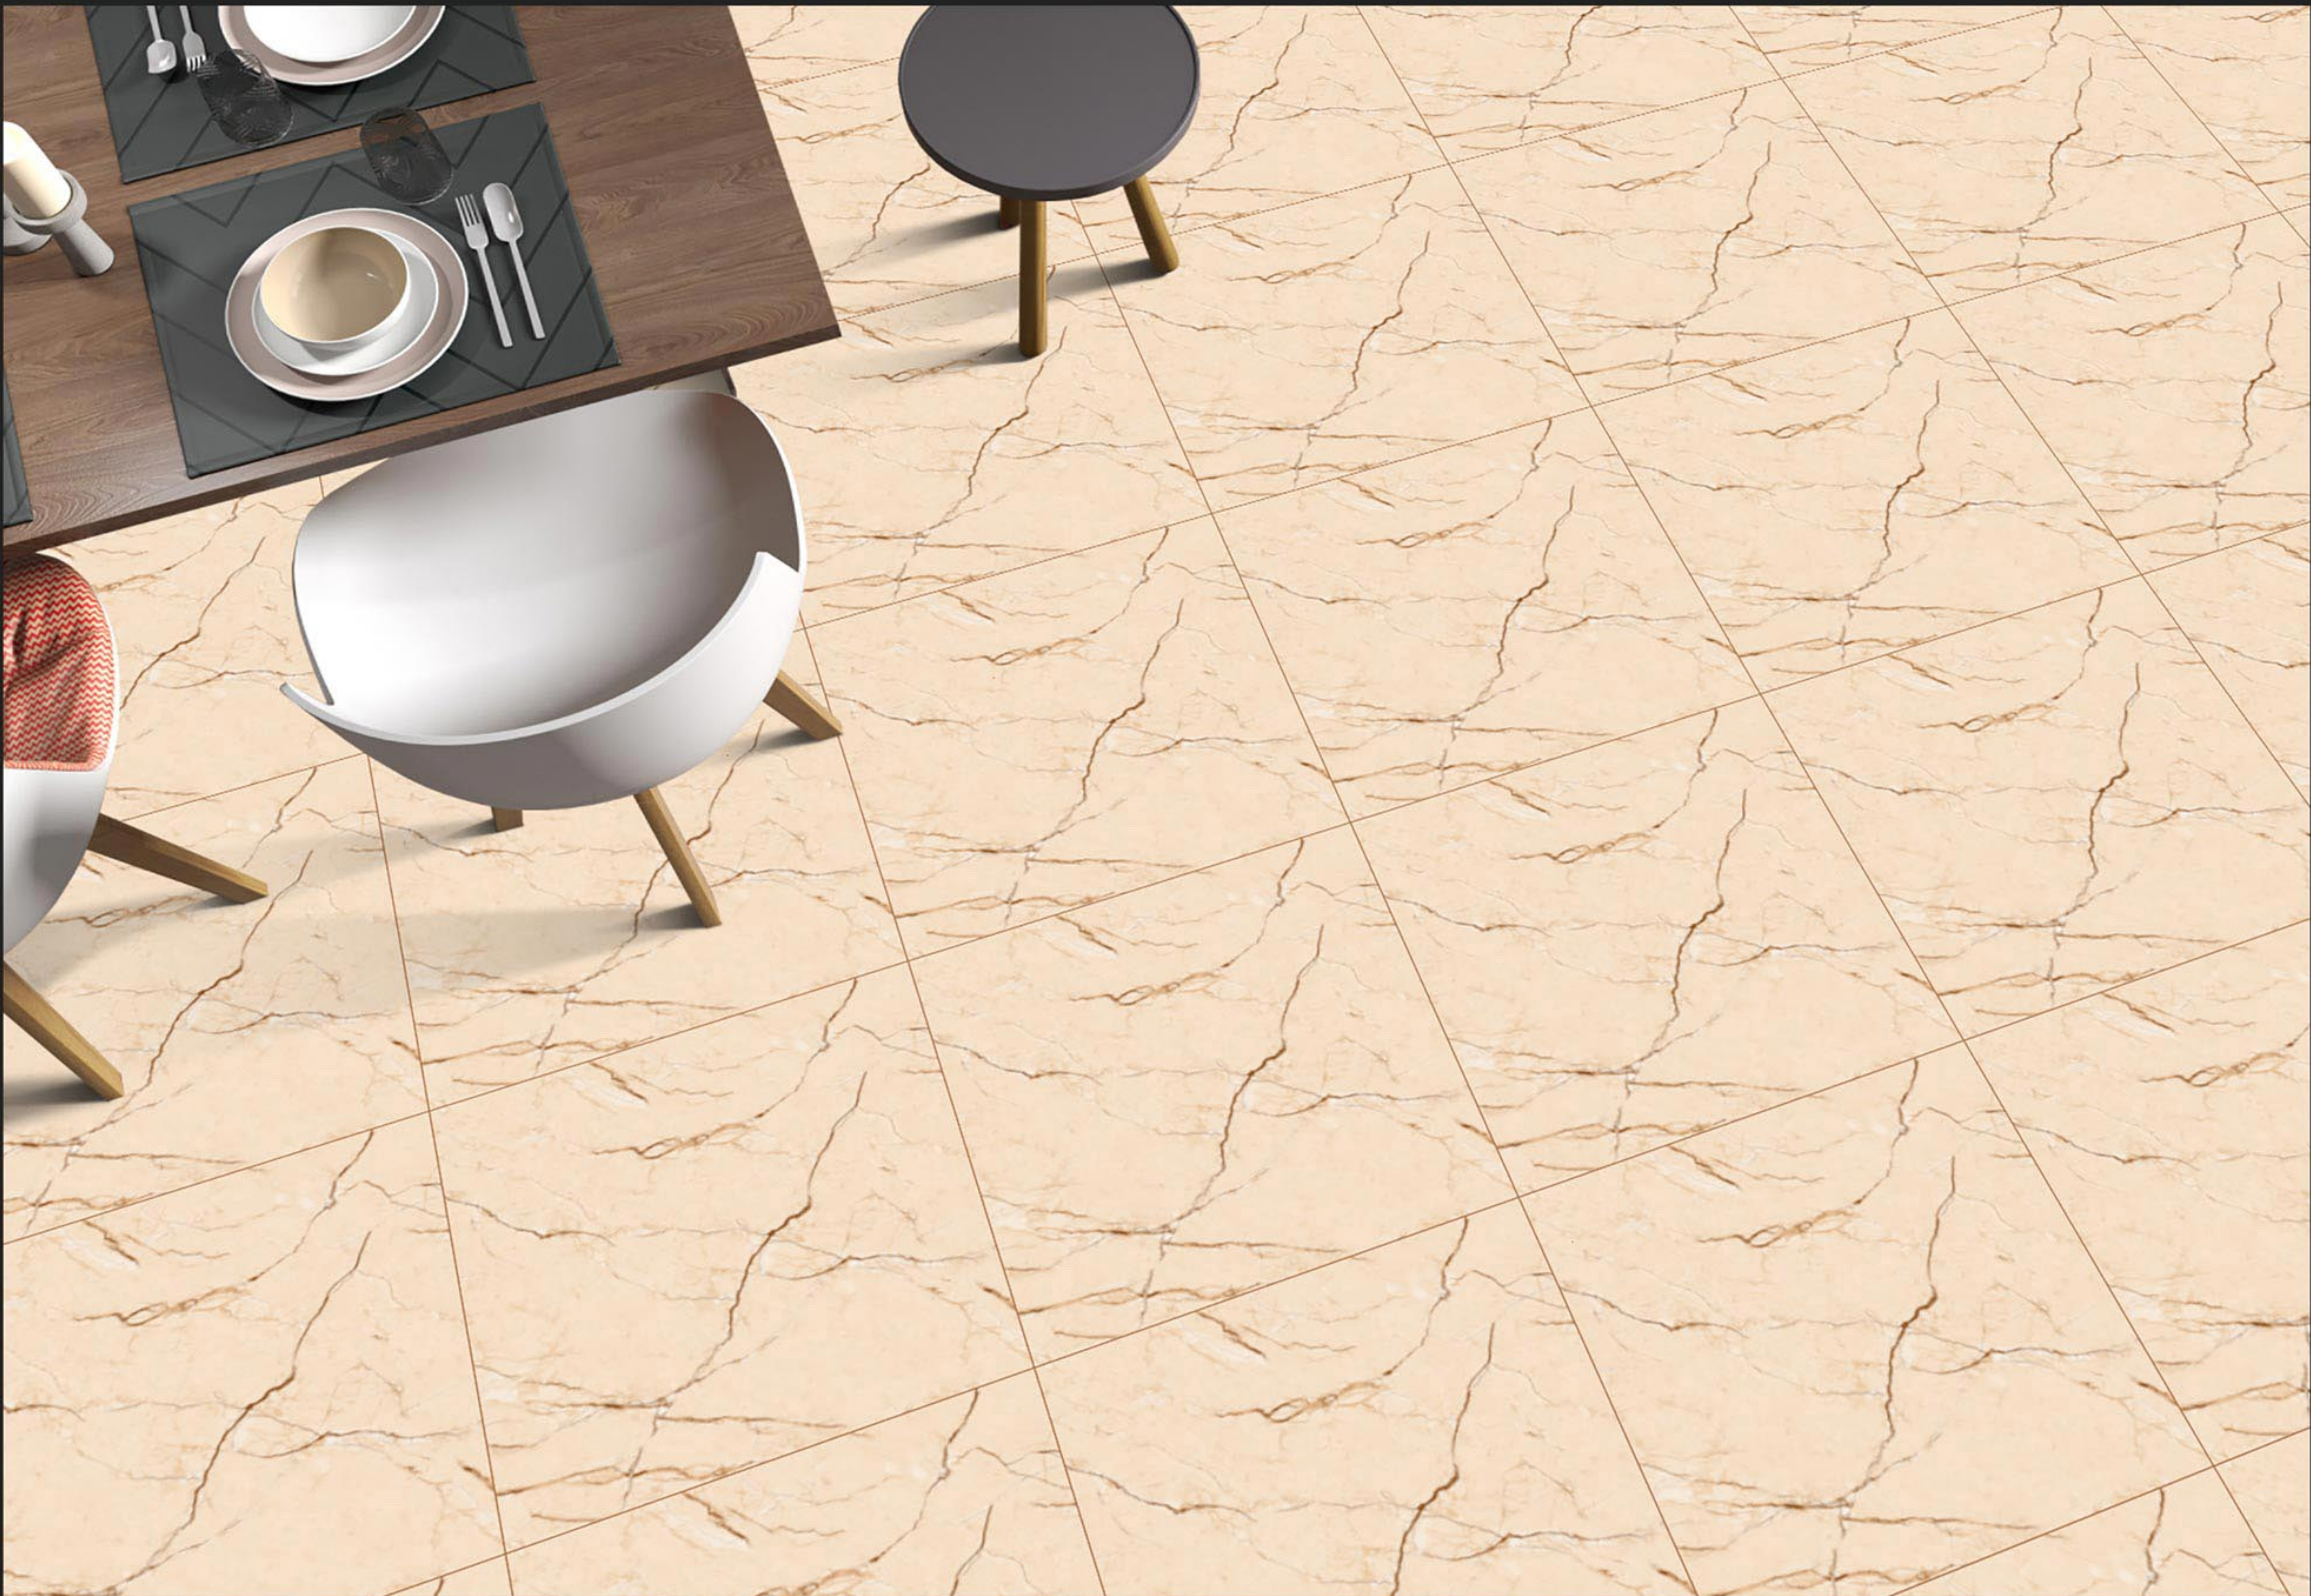

14017-L

GLOSSY SERIES

WHITE BODY
PORCELAIN TILES

600 x
600 mm

GLOSSY SERIES

14025

WHITE BODY
PORCELAIN TILES

600 x
600 mm