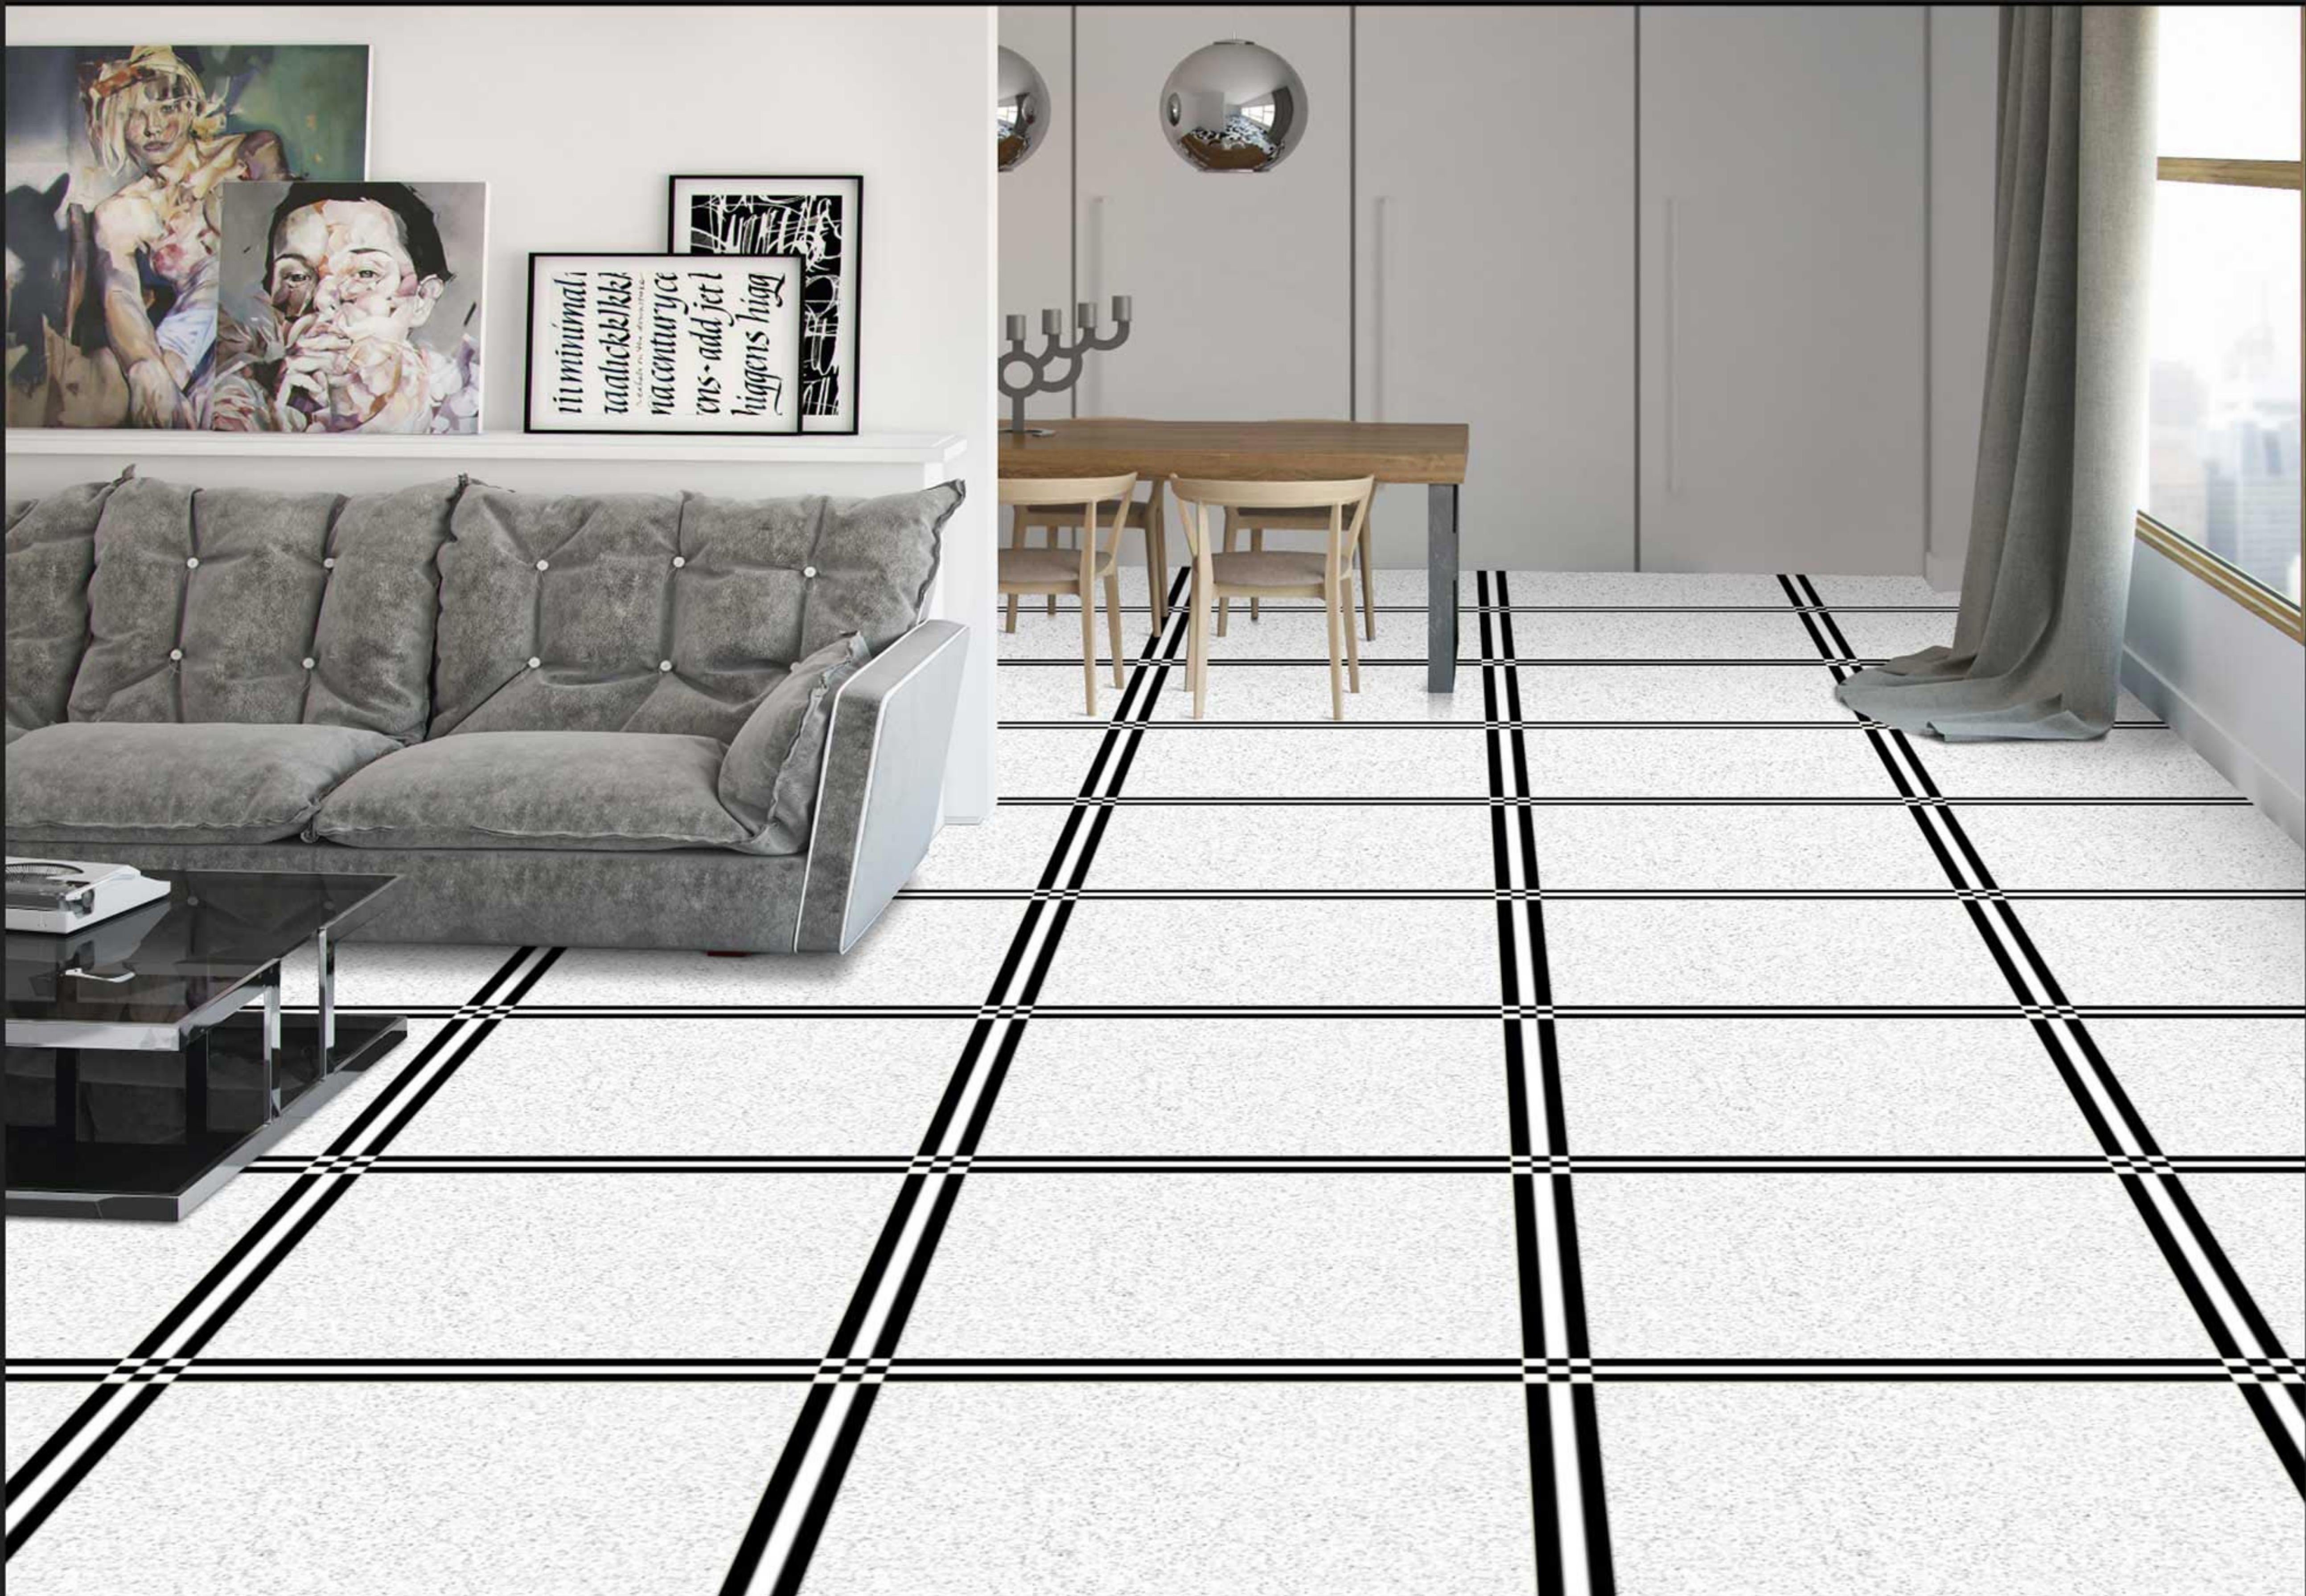

GLOSSY SERIES

14097