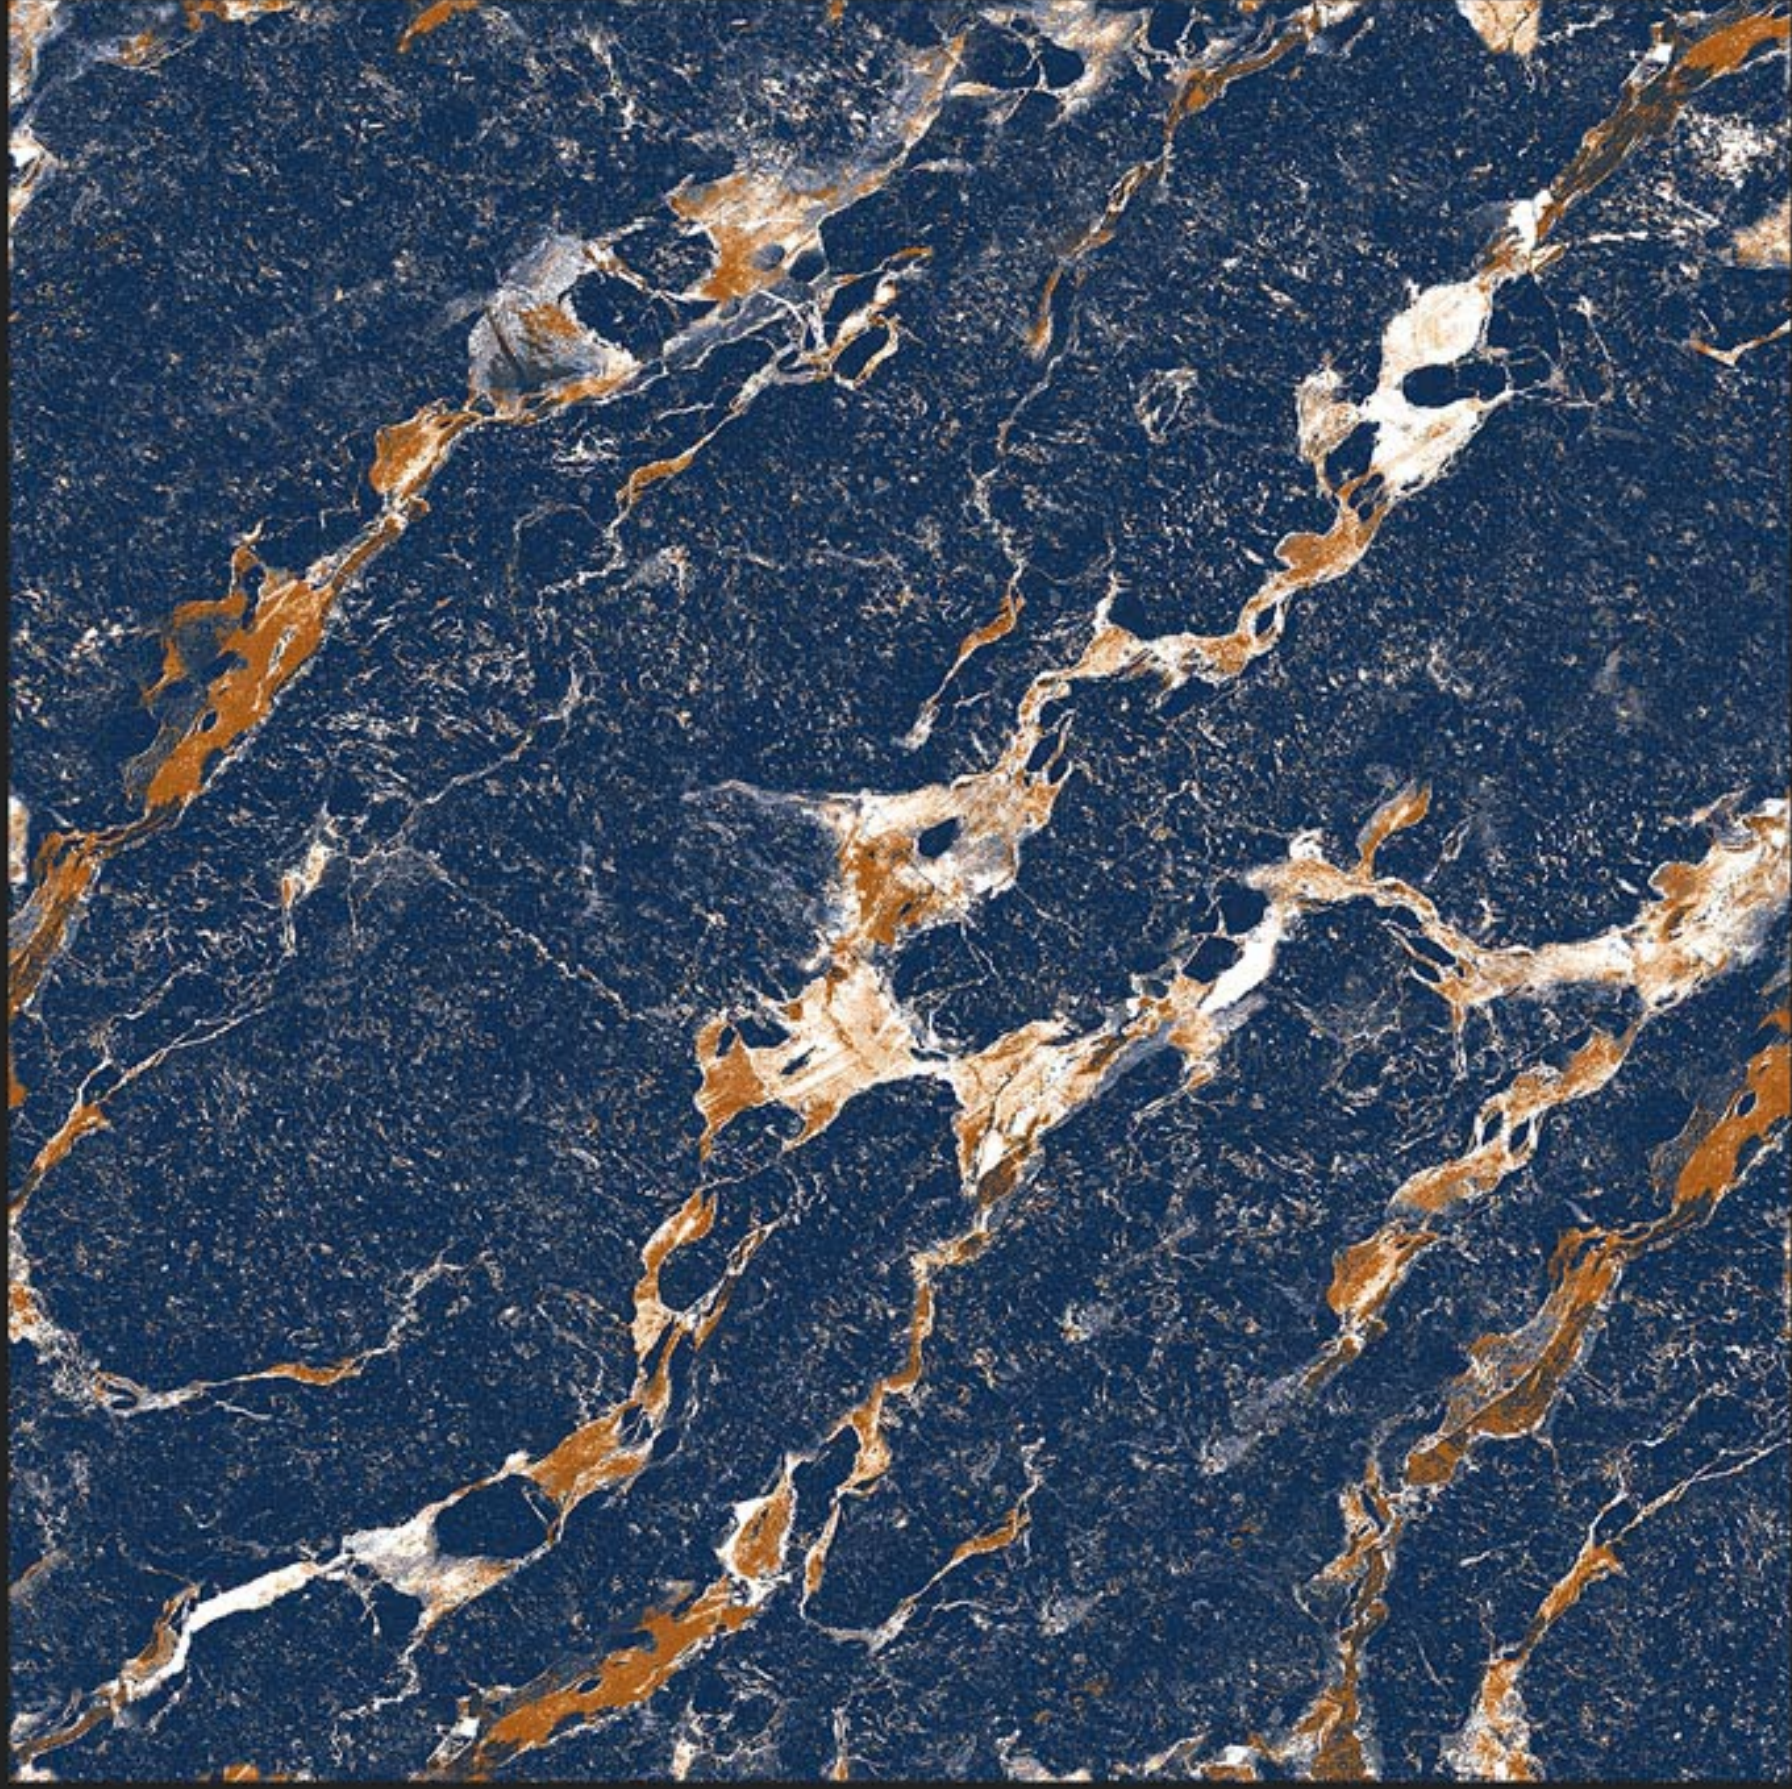

14017-L

GLOSSY SERIES

WHITE BODY
PORCELAIN TILES

600 x
600 mm

GLOSSY SERIES

14025

WHITE BODY
PORCELAIN TILES

600 x
600 mm