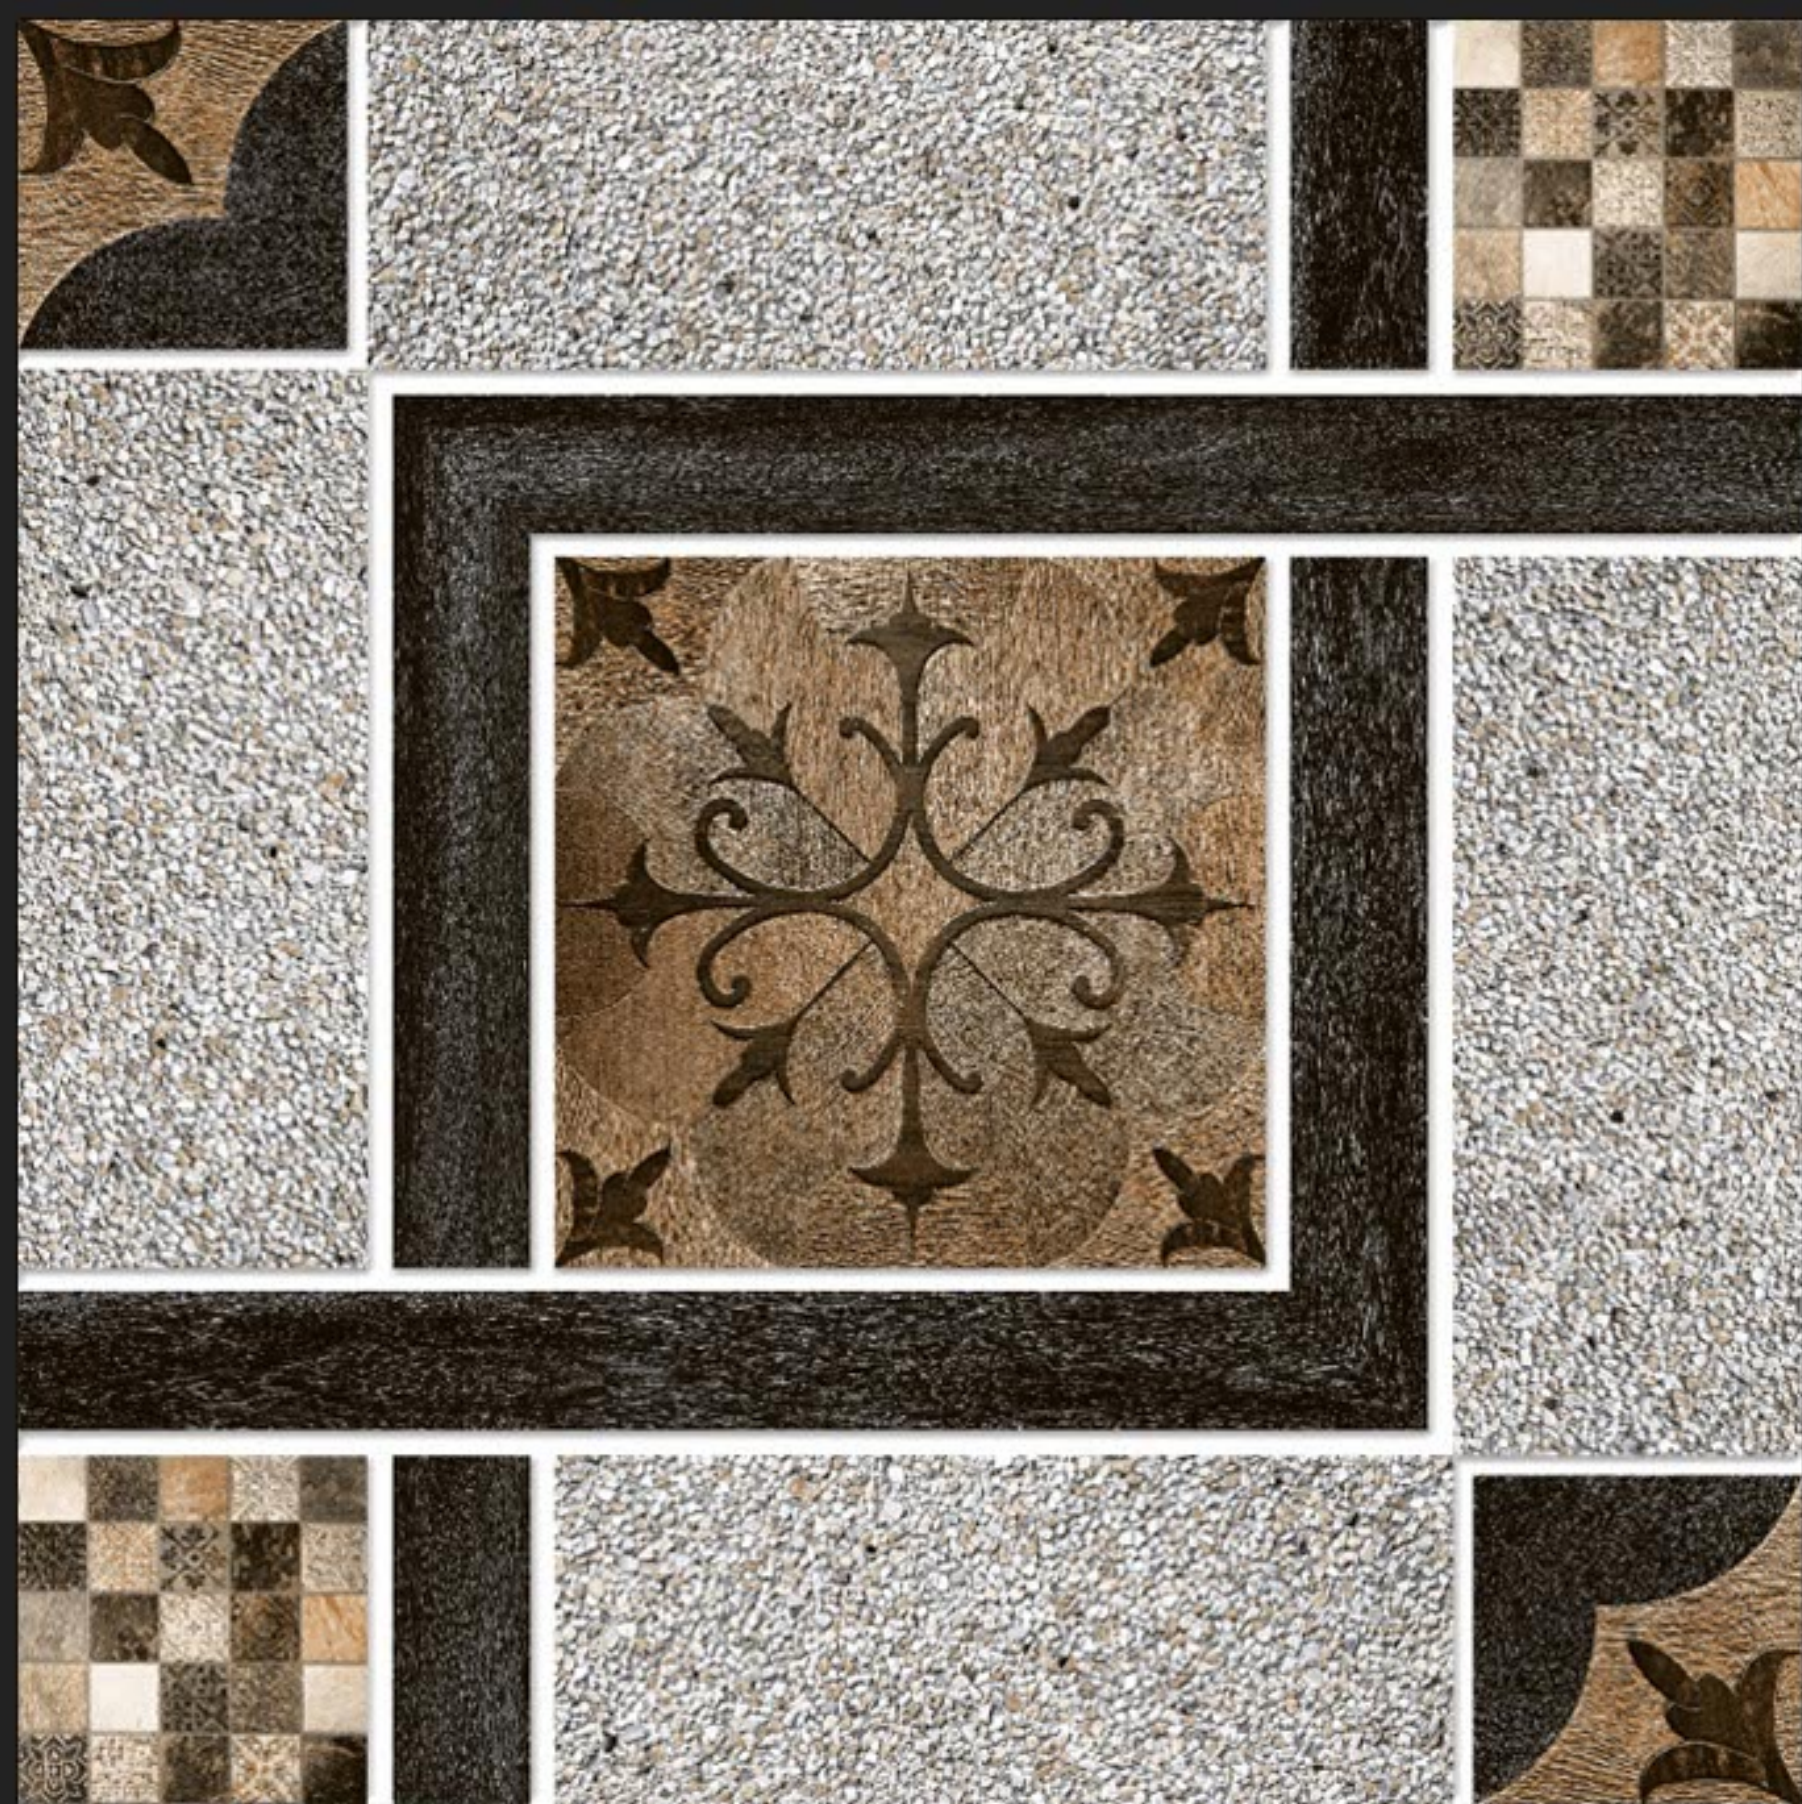

GLOSSY SERIES

14064

WHITE BODY
PORCELAIN TILES

600 x
600 mm

GLOSSY SERIES

14071

WHITE BODY
PORCELAIN TILES

600 x
600 mm