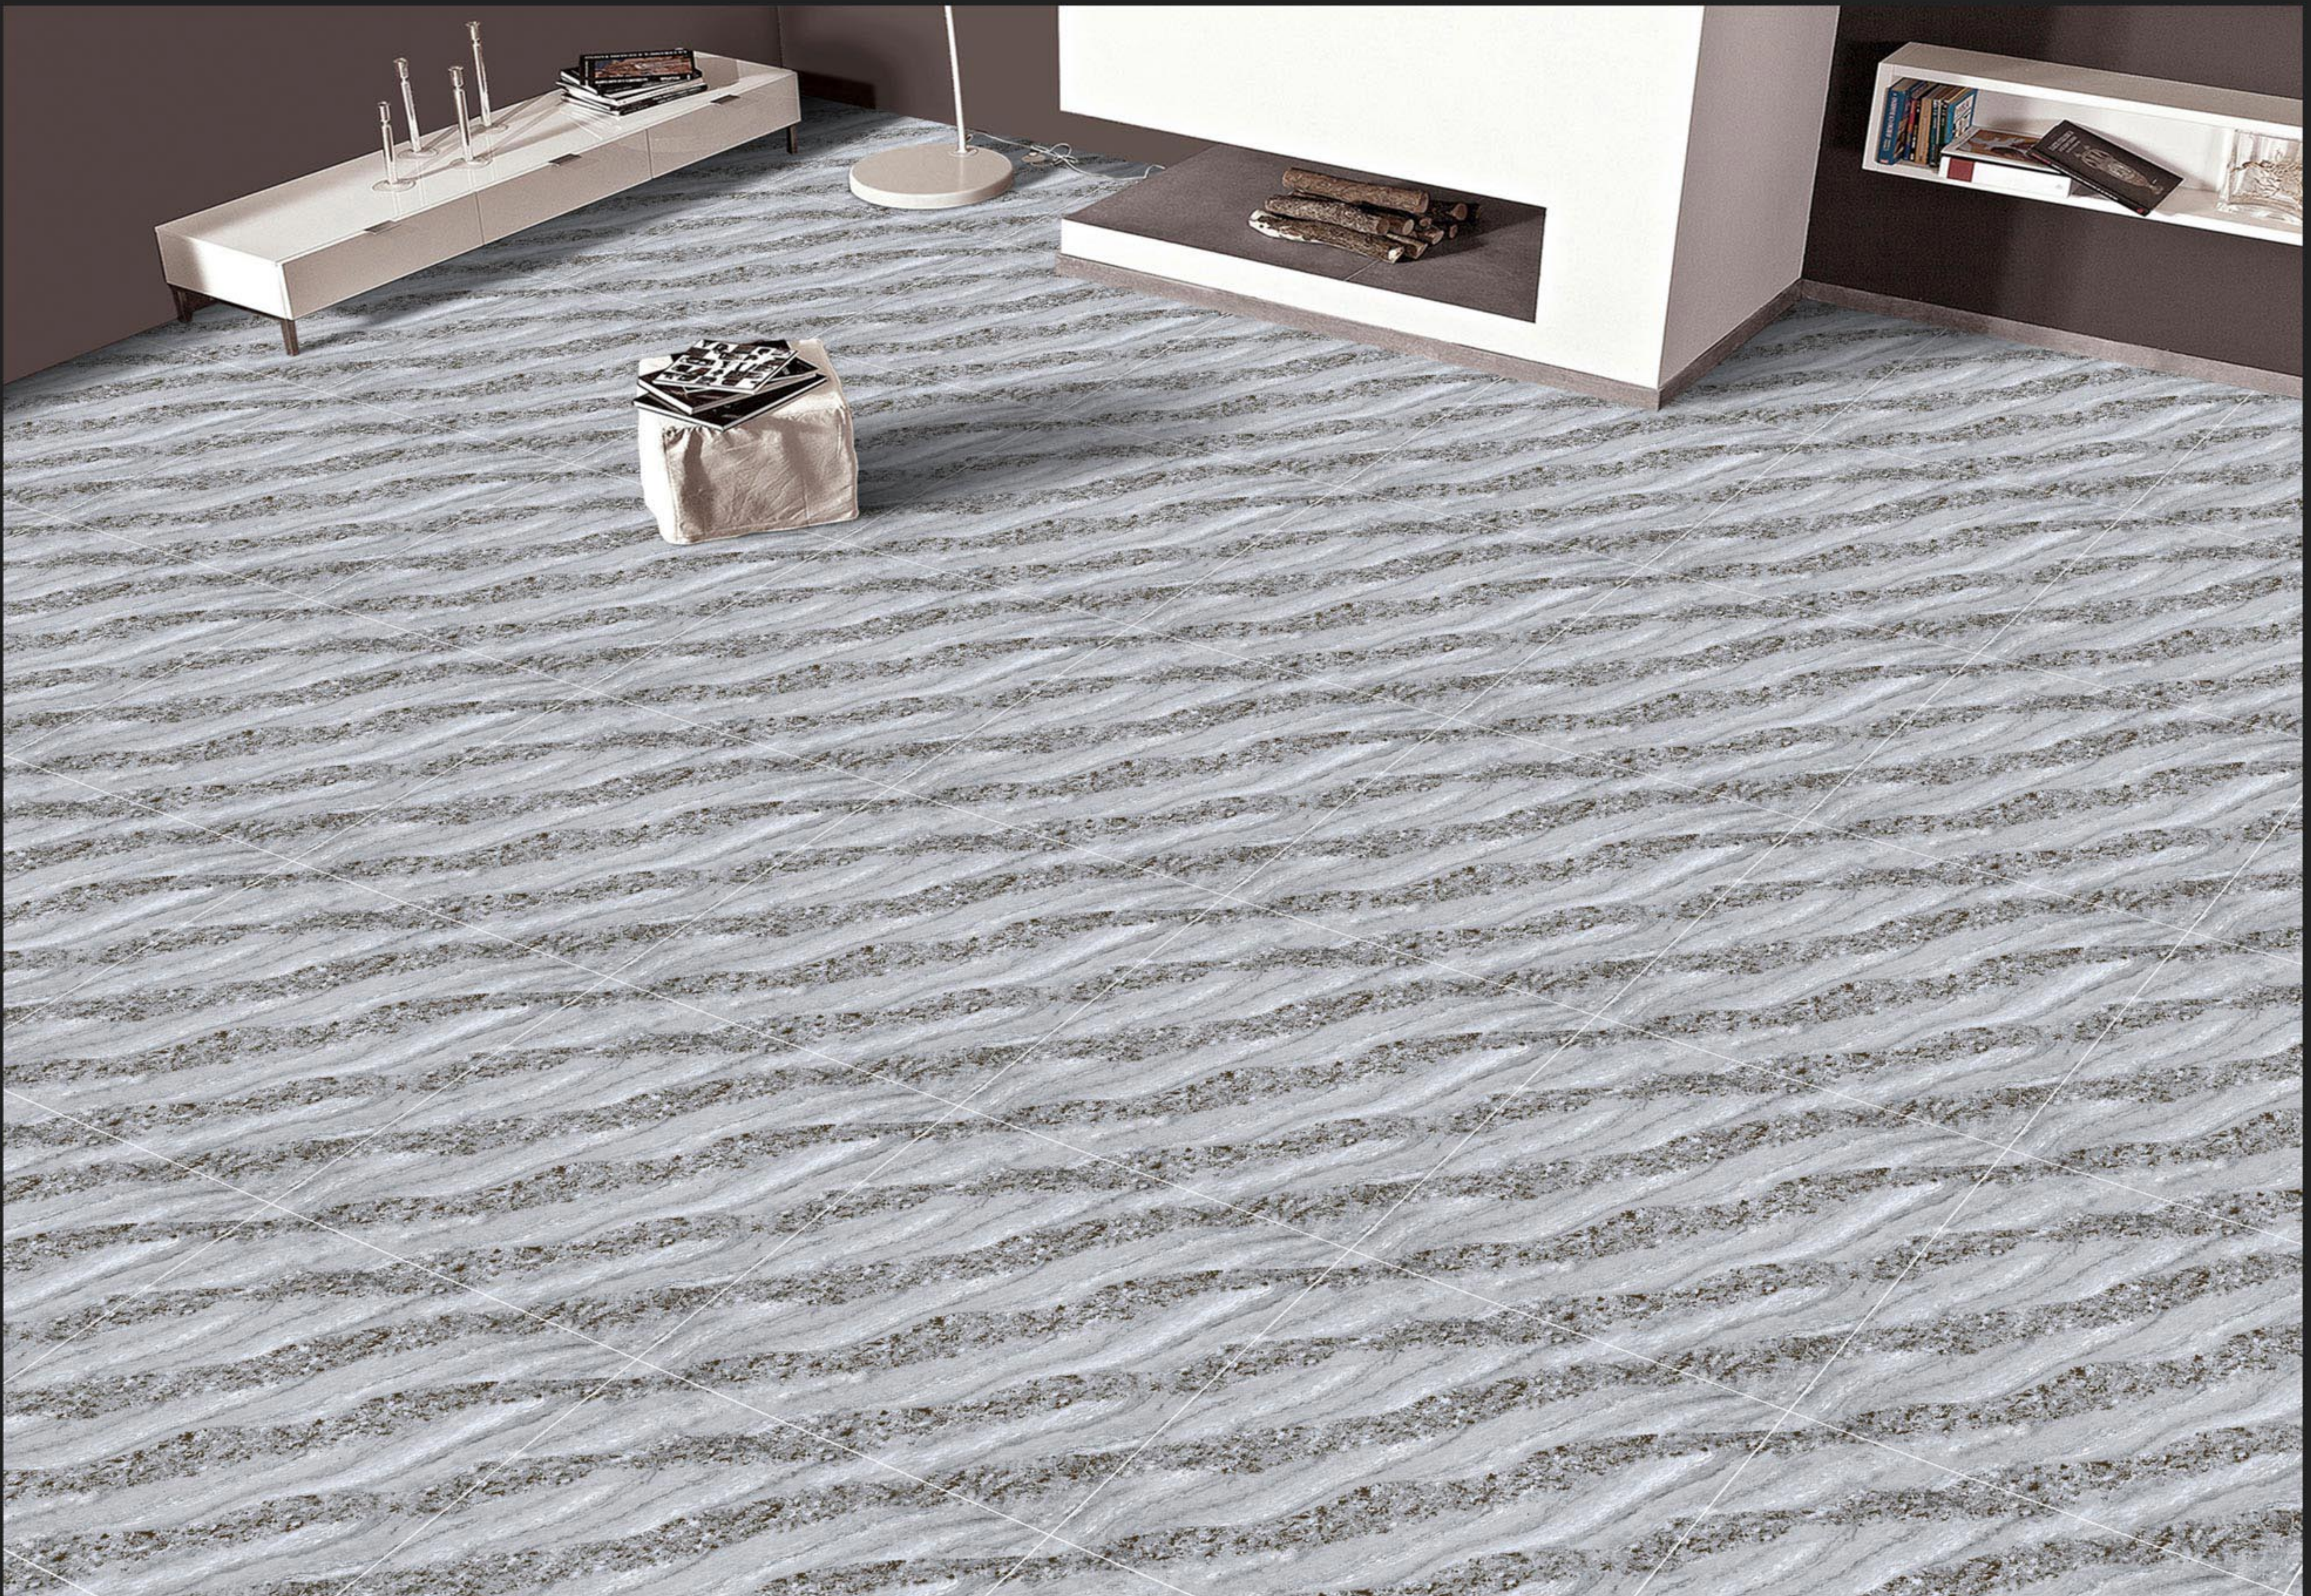

GLOSSY SERIES

14010