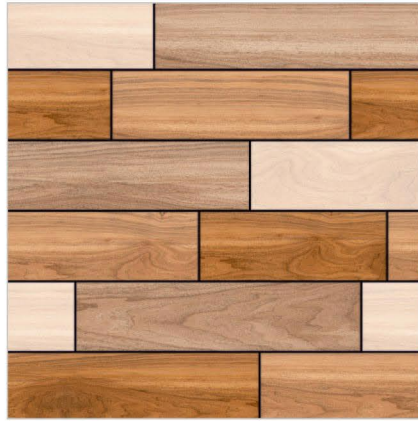

SERIES
Wood

634

633

FINISH
Matt

SIZE
600x600mm

TYPE
Floor

SERIES
Wood

647