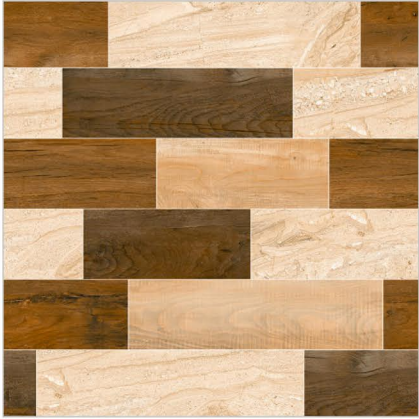

602

FINISH
Matt

SIZE
600x600mm

TYPE
Floor

SERIES
Wood

639

FINISH
Matt

SIZE
600x600mm