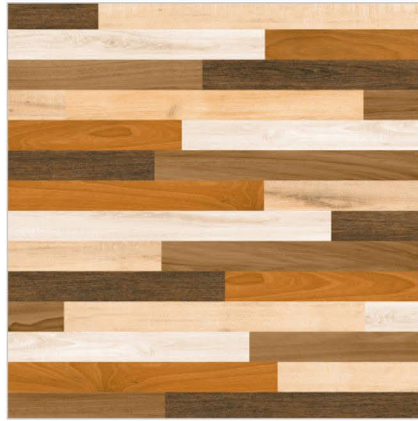

607

FINISH
Matt

SIZE
600x600mm

TYPE
Floor

SERIES
Wood

611

612

FINISH
Matt